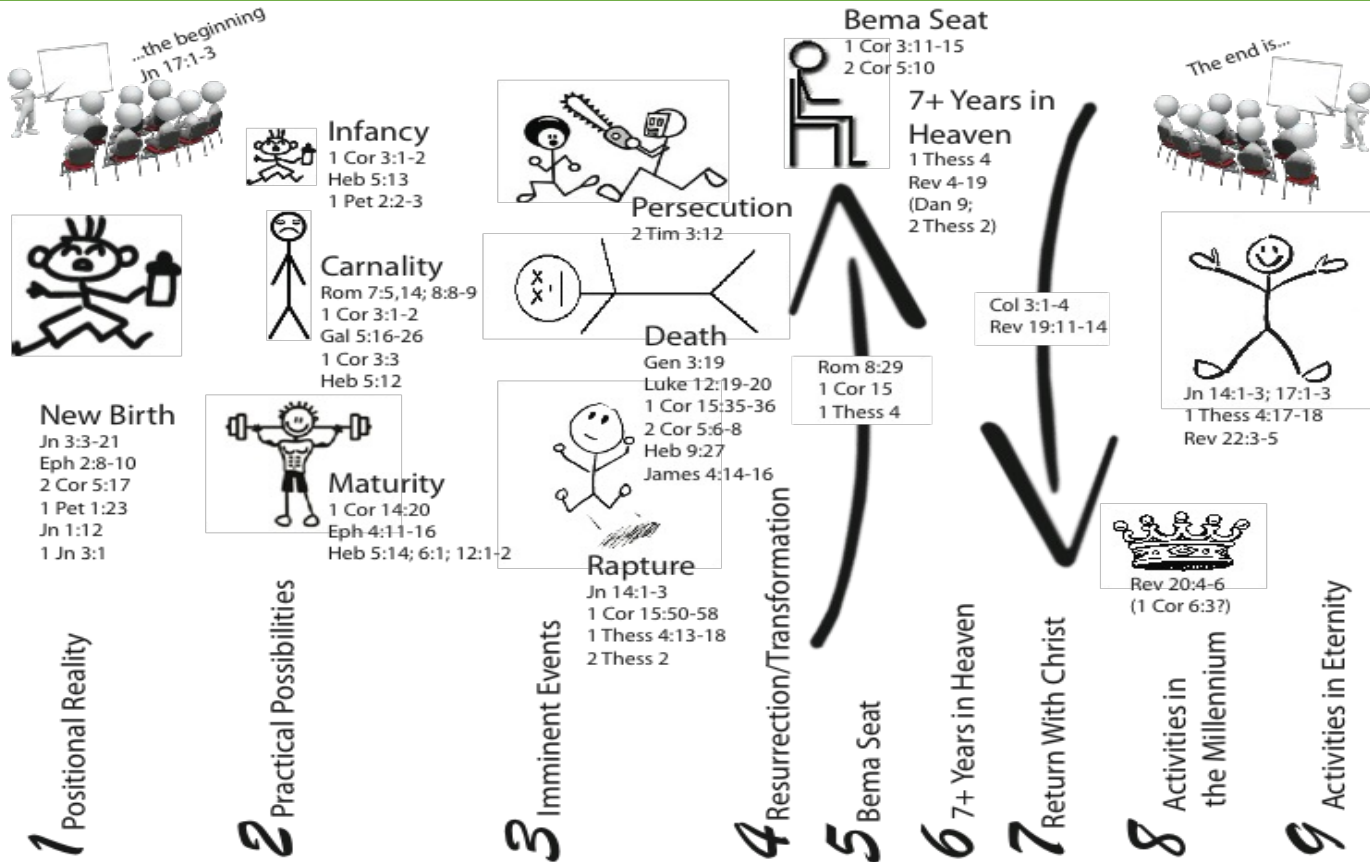

Stages and Principles For Personal Growth