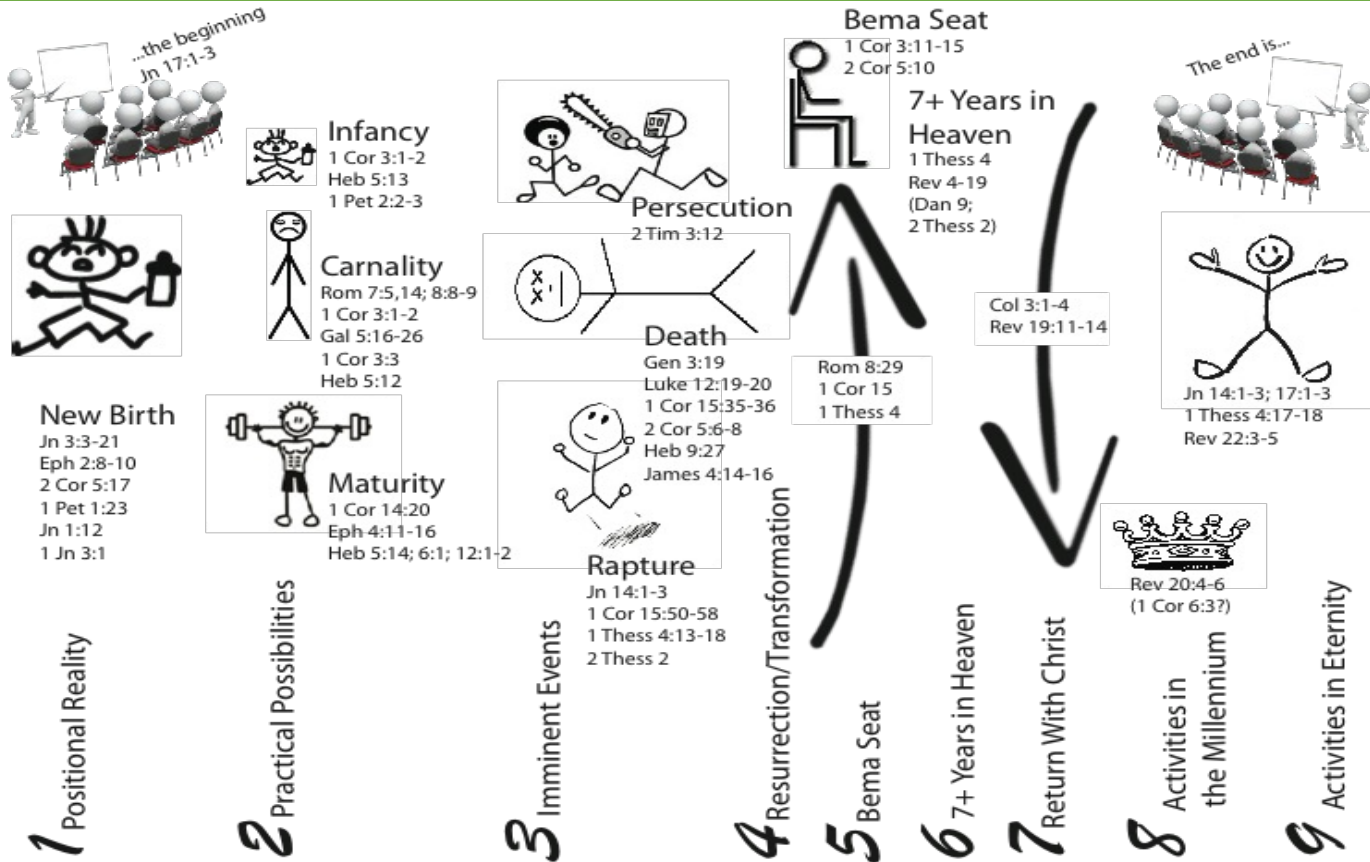

Stages and Principles for Personal Growth

Dr. Christopher Cone

www.drcone.com

Stages and Principles For Personal Growth

STAGE 1
The New Birth

IT'S A WONDERFUL LIFE

STAGE 1

The New Birth

STAGE 8 **Millennium**

- **Rev 20:4-6**
- **1 Cor 6:2-3?**

WONDERFUL LIFE

STAGE 9
Eternity

A scene from Disney's The Lion King showing Simba and Nala on a cliff at sunset. The sky is a vibrant orange and yellow, and the landscape below is a vast, open plain. Simba is in the foreground, looking out over the horizon, with Nala standing next to him.