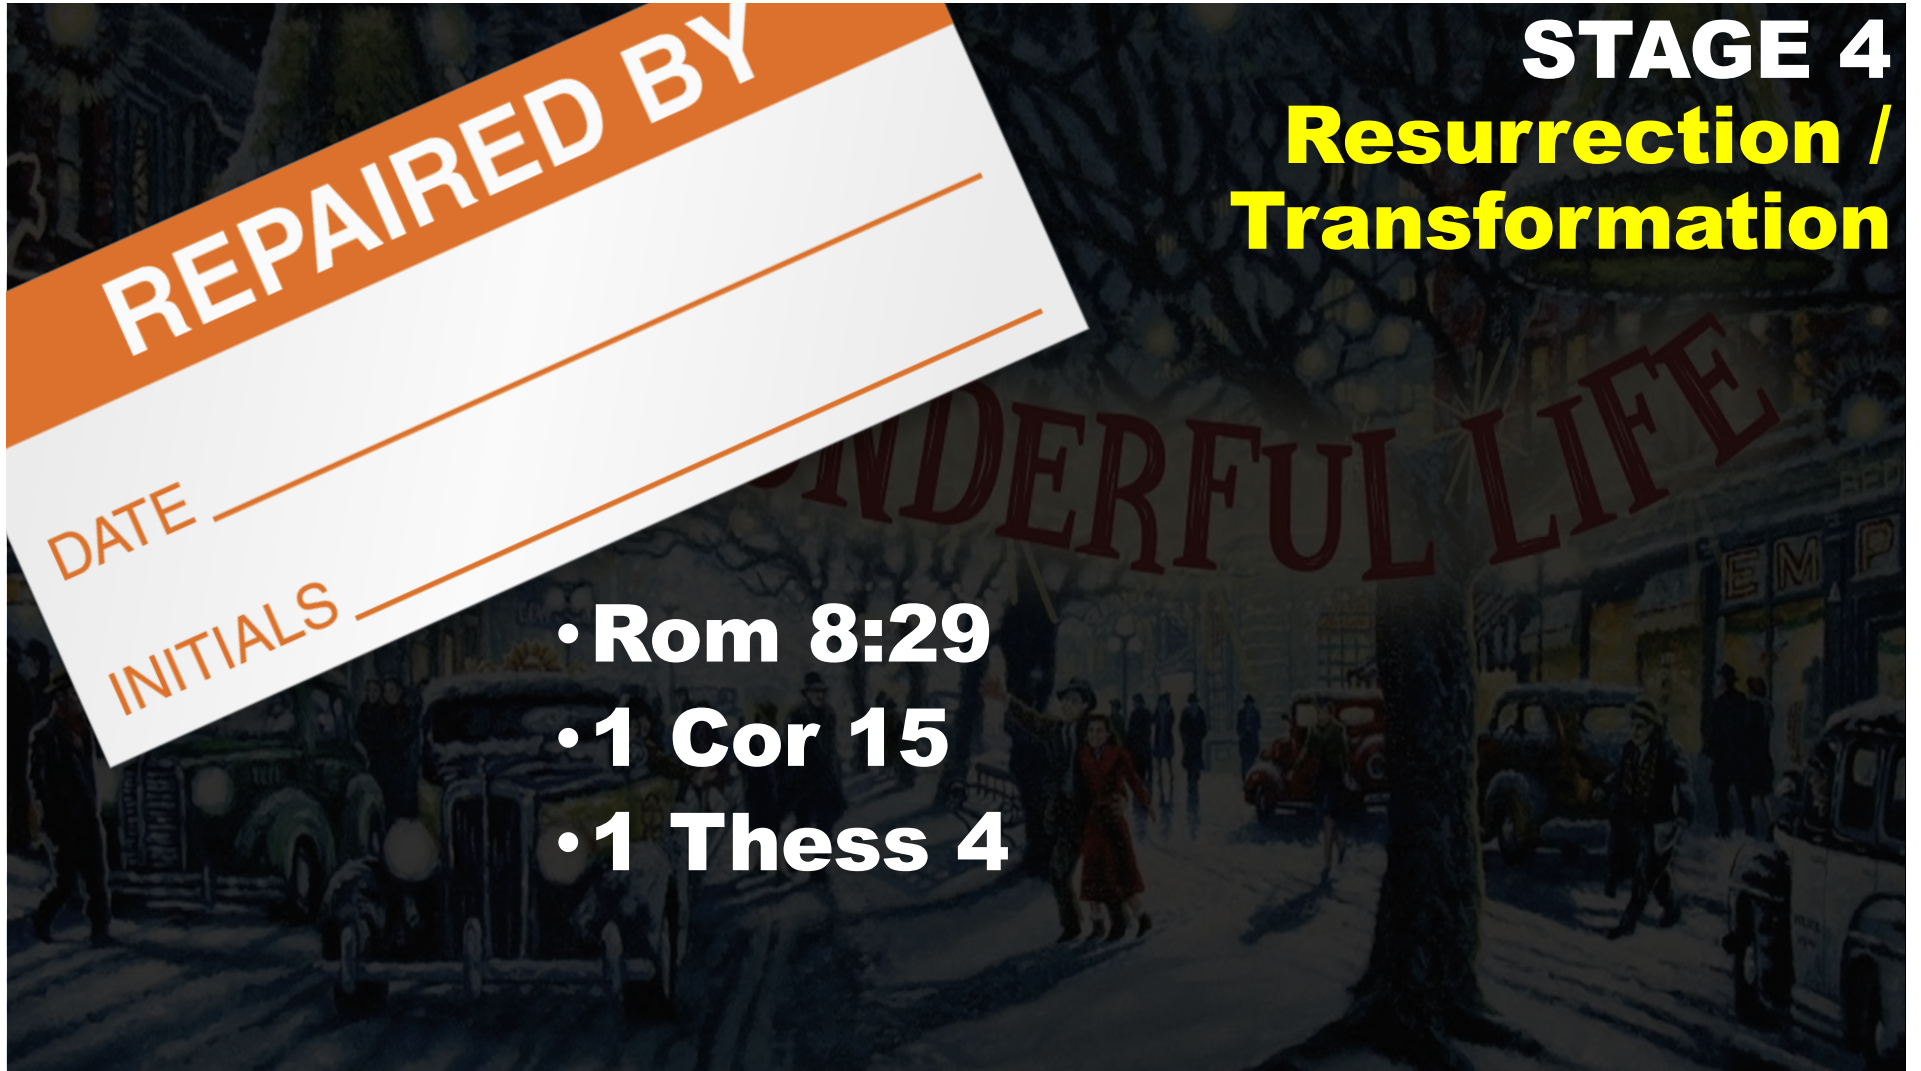

REPAIRED BY

DATE _____

INITIALS _____

STAGE 4
Resurrection /
Transformation

- **Rom 8:29**
- **1 Cor 15**
- **1 Thess 4**

WONDERFUL LIFE

STAGE 5
The Bema
Seat

STAGE 5